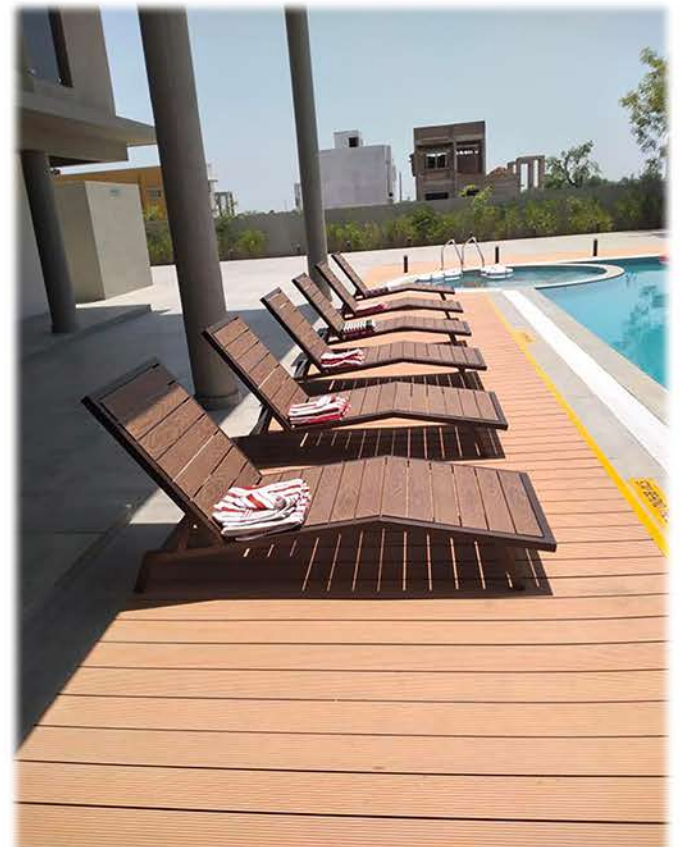

Profile Code : SW-1001
Dimension : 145mm x 23mm
Standard Length : 2.44 mts / 8'
Standard Color : Wenge, Walnut
Special Color : Red, Black, Yellow, Beach White
Surface Finishes : Sanding, Brushing

Profile Code : SW-1002
Dimension : 145mm x 23mm
Standard Length : 2.44 mts / 8'
Standard Color : Wenge, Walnut
Special Color : Red, Black, Teak, Beach White
Surface Finishes : Sanding, Brushing

Profile Code : SW-1003
Dimension : 145mm x 23mm
Standard Length : 2.44 mts / 8'
Standard Color : Wenge, Walnut
Special Color : Red, Black, Teak, Beach White
Surface Finishes : Sanding, Brushing