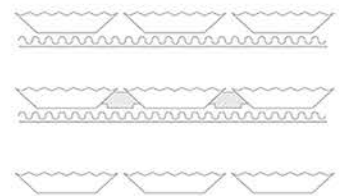

GLASS MOSAIC

GRIP

Limited contact surface for gluing -
Adheres with difficulty due to vinyl glue residue on the back of the tesserae -
Lassy surface repels the adhesive - Risk of the tesserae coming away over time

JOINT FILLING

Difficult to fill the whole joint because of the small, uneven spaces - Filler tends to partially erode if submerged in water where algae form; possibility of the tesserae coming away

SIDES AND THICKNESS

Slanted sides with the joint thrusting outwards - Minimum lateral hold of the joint - Considerable reduction in mechanical hold

WARPAGE

Uneven surface - Unpleasant to the touch

TRANSPARENCY

Loss of brightness - Change in colour

CLEANING AND HYGIENE

Uneven surface - Dirt takes hold -
Minimum hygiene - Difficult to clean